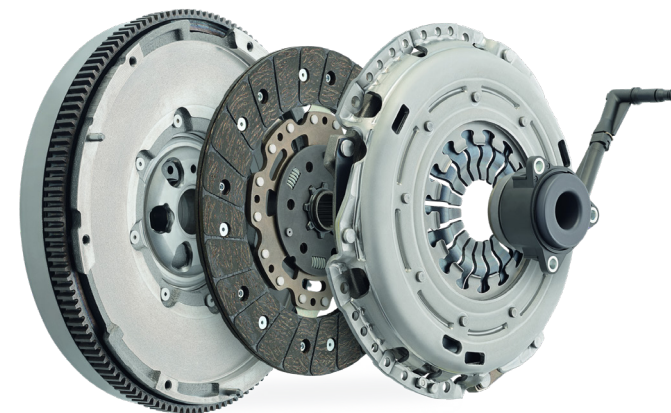

FACT

SACHS makes purchasing and fitting automotive parts easy with an online catalog and technical support.

Online Catalog: <http://showmetheparts.com/zfservices/>
Technical Hotline: +1 800-321-0784