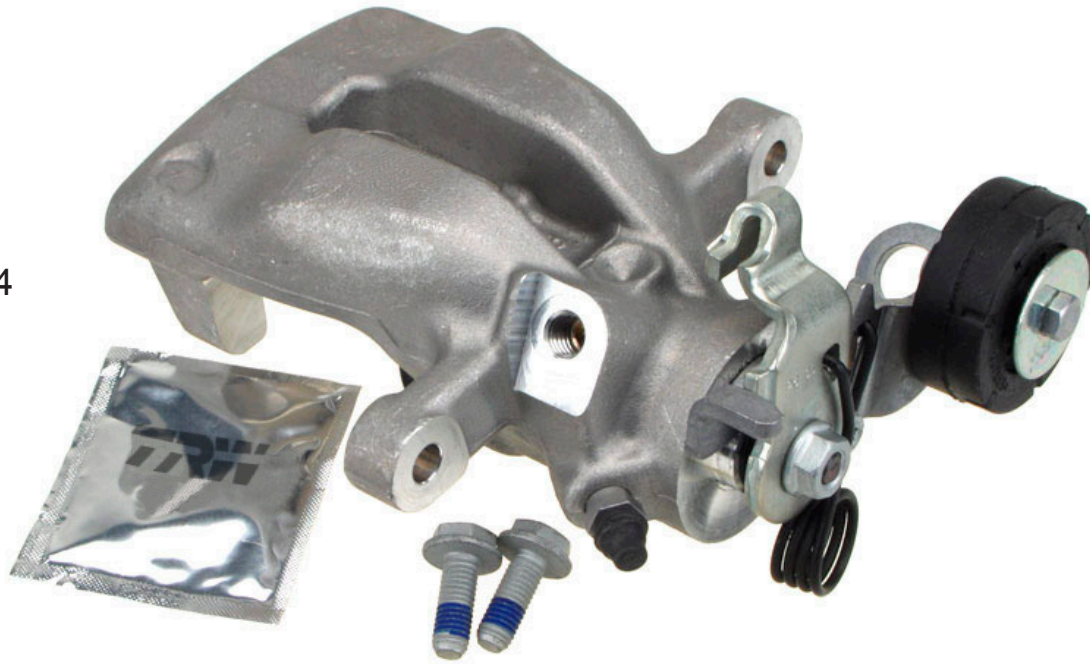

New rear TRW Caliper for OPEL Astra G + Caravan + CoupeZafira affected models from February 1998 to June 2001 (Supersedes the Bosch Caliper)

BHN314