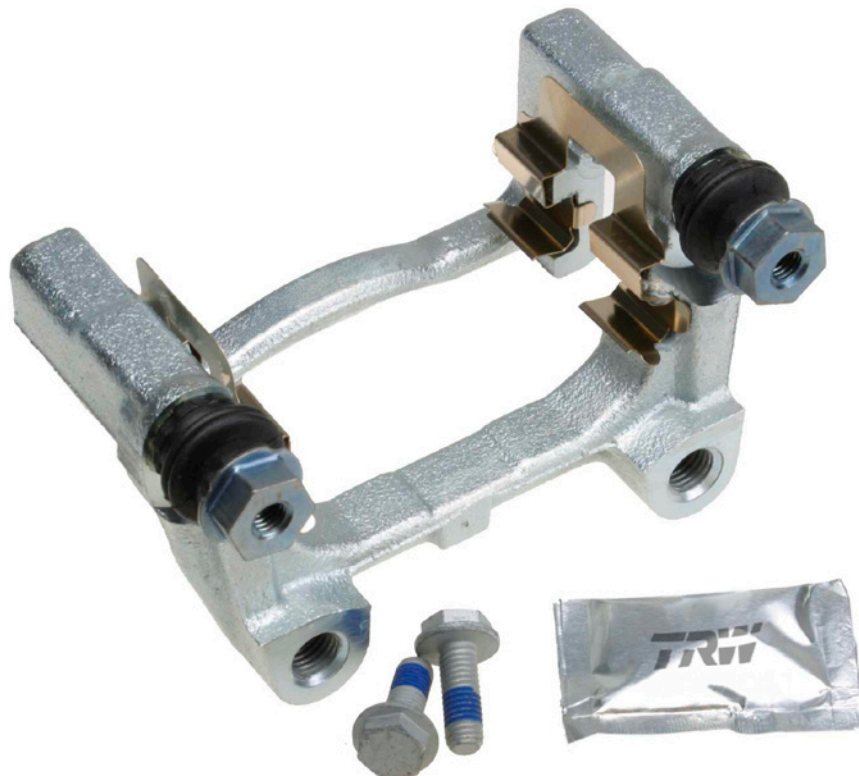

New rear TRW Caliper for OPEL Astra G + Caravan + CoupeZafira affected models from February 1998 to June 2001 (Supersedes the Bosch Caliper)

BHN314