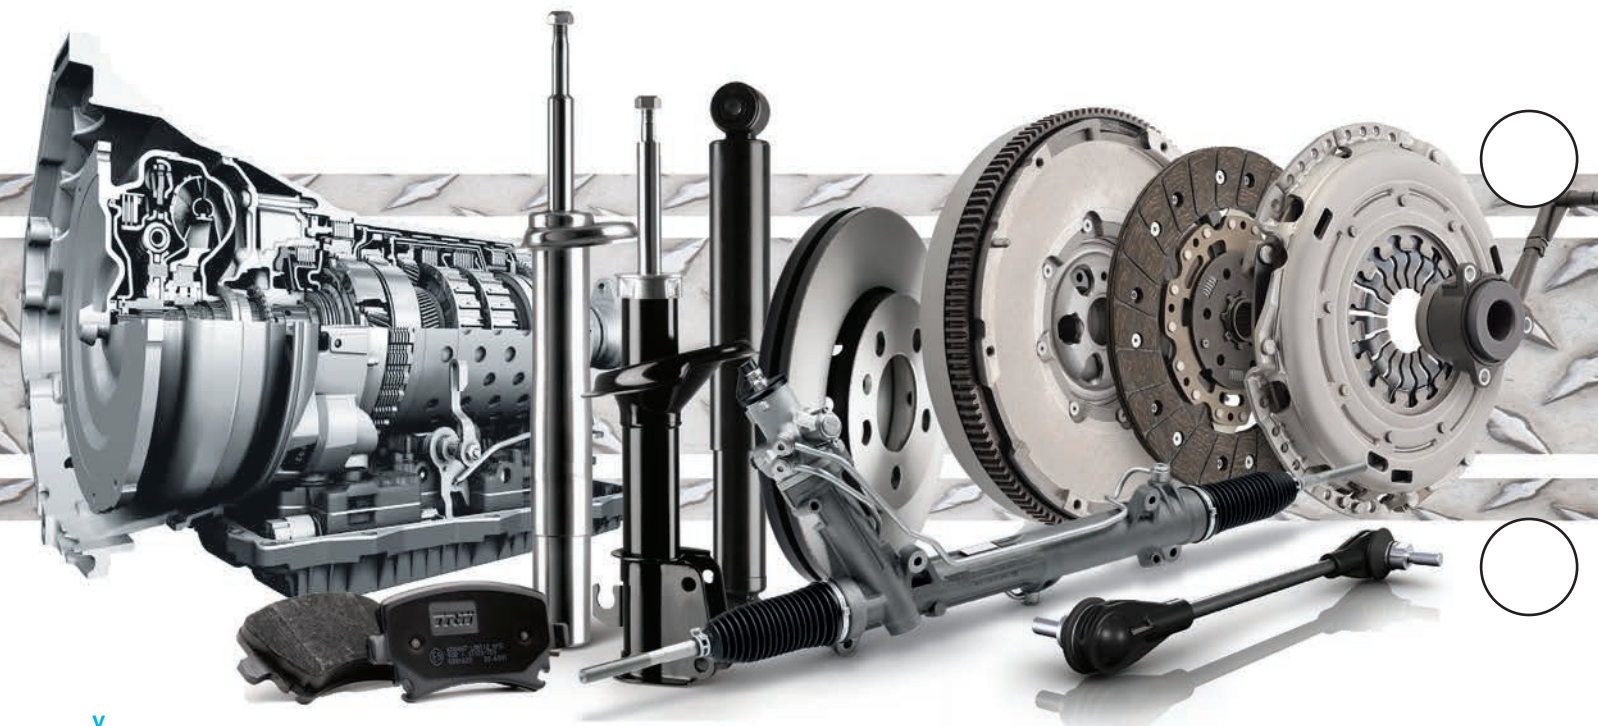

The ZF LifeguardFluid products make up a range of heavy-duty oils intended exclusively for ZF's automatic car transmissions. ZF LifeguardFluid oils were developed specifically for ZF's automatic 5-speed, 6-speed, and 8-speed transmissions. Subjected to extreme testing, ZF LifeguardFluid guarantees maximum performance of the automatic transmission. As a result of the specifically matched oils, wear of heavily loaded components is minimized allowing a long service life for our remanufactured products.

* ZF LifeGuardFluid is available in 1L bottle (S671 090 312), 20L can (S671 090 311), and 210L barrel (S671 090 310)

OE Quality for the Aftermarket with ZF Services, LLC

ZF is the global leader in driveline and chassis technology as well as active and passive safety technology, allowing vehicles to see, think and act. With its technologies, the company is striving for Vision Zero – a world of mobility without accidents and emissions.

These technologies are made available through ZF's well-established brands: SACHS for shocks and clutches, Lemförder for steering and chassis components, TRW for braking, steering and suspension, Openmatics for telematics services and ZF for remanufactured transmissions and parts. ZF Aftermarket is also the authorized automotive aftermarket distributor for STABILUS gas-charged lift supports.

With its broad portfolio, ZF is advancing mobility and services in the automobile, truck and industrial technology sectors.

The division Aftermarket of ZF Group guarantees the performance and efficiency of vehicles throughout their life cycle, with integrated solutions and the entire ZF product portfolio. Its combination of established product brands, digital innovations, customized products and services, and a worldwide service network has made ZF a sought-after partner and number two in the global automotive aftermarket.