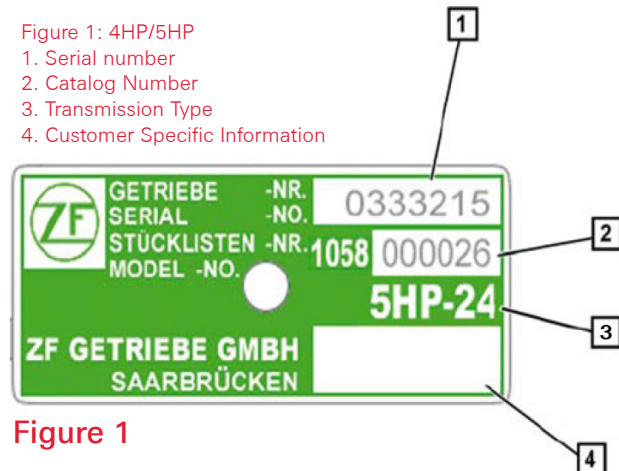

Figure 2

Figure 2: 6HP/8HP
 1. Serial number 2. Catalog Number 3. Transmission Type 4. Customer Specific Information
 5. Transmission part number (1071 012 038) shown 6. OE control module hardware number 7. Letter code 8. Serial Number 9. OE Part number

Figure 1: 4HP/5HP

1. Serial number
2. Catalog Number
3. Transmission Type
4. Customer Specific Information

Figure 1

Transmission Oil Recommendations

ZF-LifeguardFluid Maximum Performance for ZF Transmissions