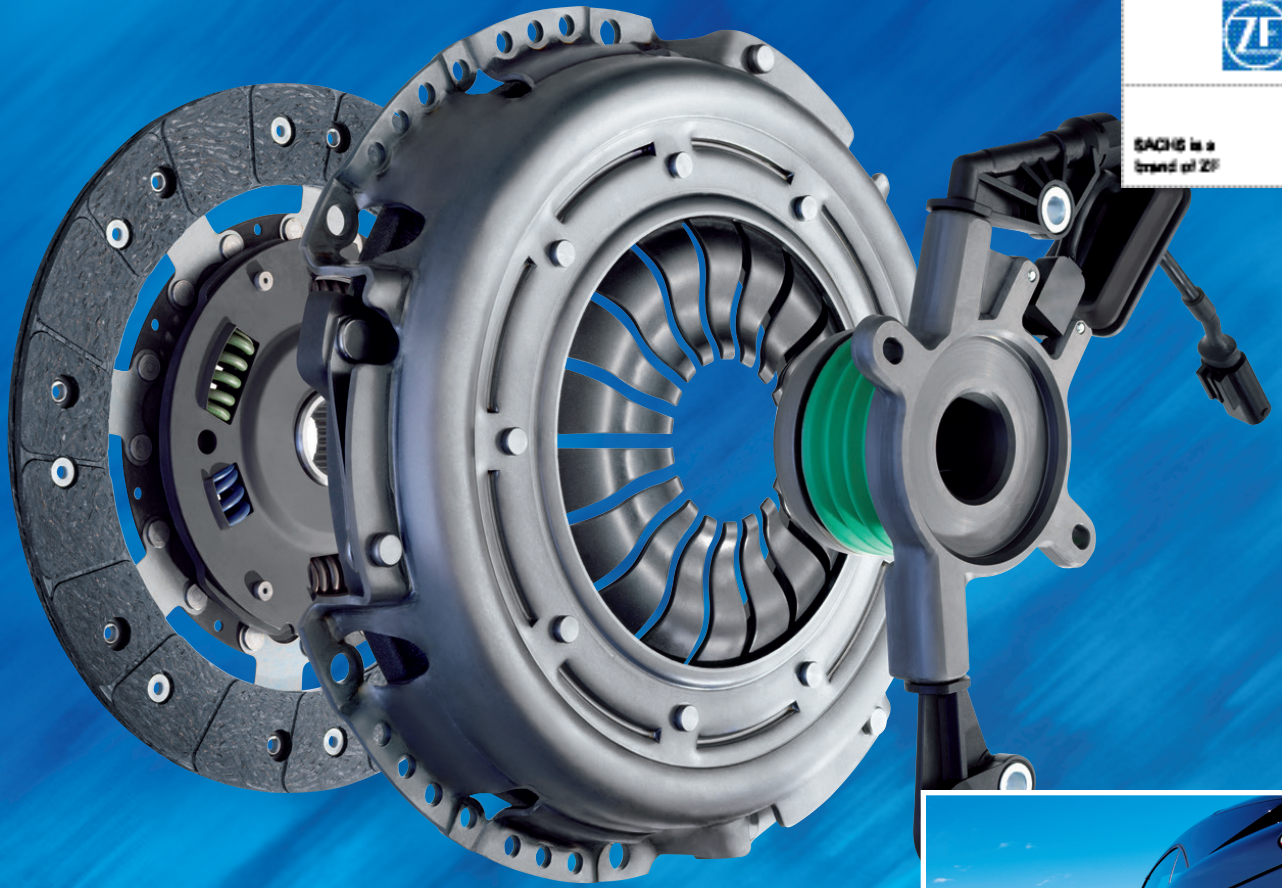

SACHS is a
brand of ZF

World leading OE supplier -

SACHS Complete Clutch Kits

Developed to meet the highest demands of the world's leading car makers, SACHS clutch kits and full line of components are OE-matched to provide consistent quality. SACHS Clutch program includes kits, covers, discs, bearings, flywheels, forks, cables, and master and slave cylinders. By offering benefits across the SACHS platform not found anywhere else, customers can be ensured to receive the most complete clutch kit line in the industry, unmatched Asian, Domestic, and European coverage, exclusive parts, and a complete range of complimentary parts and upgrades.